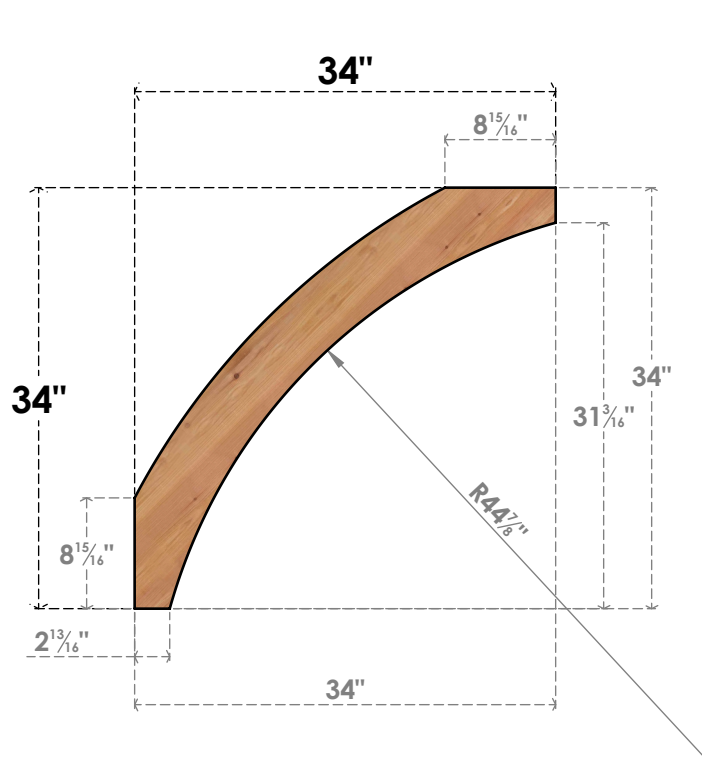

# BRC04X34X34THR00SWR

3 1/2"W X 34"D X 34"H THORTON SMOOTH BRACE, WESTERN RED CEDAR

**SIDE**

**FRONT**

EKENA MILLWORK  
 2300 WEST MAIN ST.  
 CLARKSVILLE, TX 75426  
 TOLL FREE: 866-607-0453  
 WWW.EKENAMILLWORK.COM