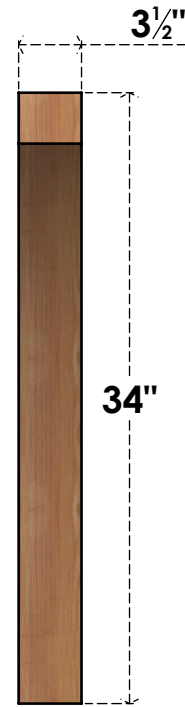

# BRC04X34X34THR00SWR

3 1/2"W X 34"D X 34"H THORTON SMOOTH BRACE, WESTERN RED CEDAR

**SIDE**

**FRONT**

EKENA MILLWORK  
 2300 WEST MAIN ST.  
 CLARKSVILLE, TX 75426  
 TOLL FREE: 866-607-0453  
 WWW.EKENAMILLWORK.COM

**NOTES**

1. INSTALLATION TO BE COMPLETED IN ACCORDANCE WITH MANUFACTURER'S SPECIFICATIONS.
2. DRAWING MAY NOT BE TO SCALE
3. THIS DRAWING IS INTENDED FOR DESIGN AND PLANNING PURPOSES ONLY.
4. ALL INFORMATION CONTAINED HEREIN WAS CURRENT AT THE TIME OF DEVELOPMENT BUT MUST BE REVIEWED AND APPROVED BY THE PRODUCT MANUFACTURER TO BE CONSIDERED ACCURATE.
5. PRODUCTS ARE NOT KILN DRIED. THIS ITEM IS UNIQUE AND WILL CONTAIN THE NATURAL VARIATIONS THAT THE WOOD SPECIES OFFERS. THIS MAY RESULT IN VARIATIONS UP TO 1/4"